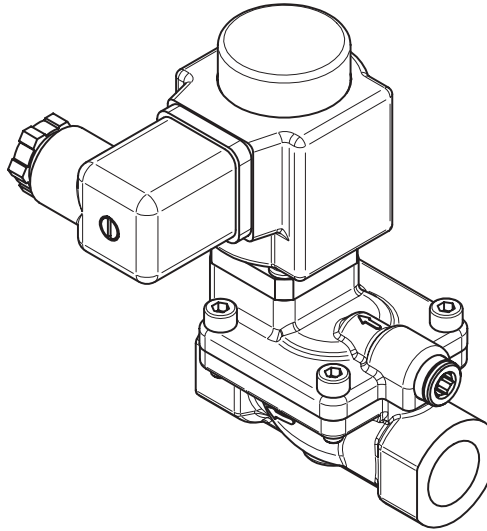

Installation guide
Solenoid valve
Type EV222B

032R9275

032R9275

1

2

3

4

5