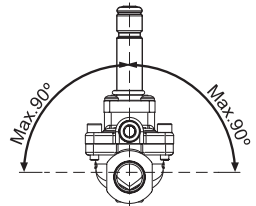

Installation guide
Solenoid valve
Type EV222B

032R9275

032R9275

1

2

3

4

5