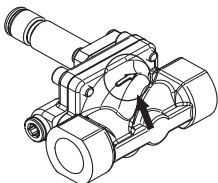

Installation guide
Solenoid valve
Type EV222B

032R9275

032R9275

1

2

3

4

5