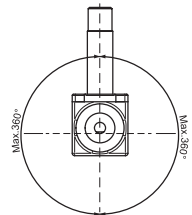

Installation guide
Solenoid valve
Type EV210A

032R9270

032R9270

1

2

3

4

5