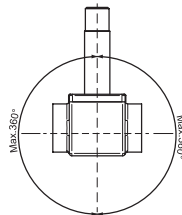

Installation guide
Solenoid valve
Type EV210A

032R9270

032R9270

1

2

3

4

5