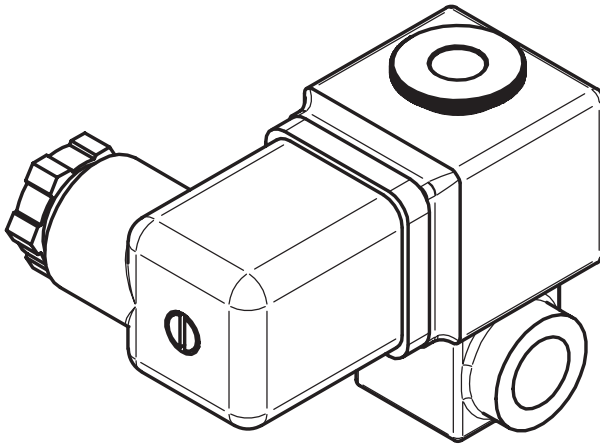

Installation guide
Solenoid valve
Type EV210A

032R9270

032R9270

1

2

3

4

5