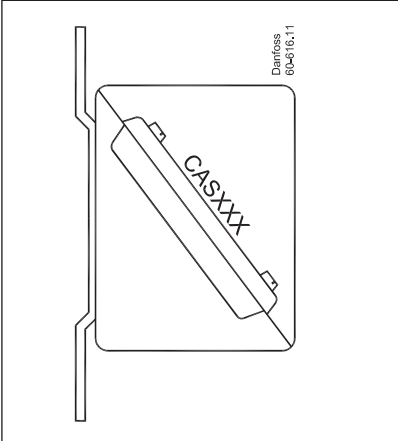

## Differential pressure switch

### Type CAS 155

060R9303

060R9303