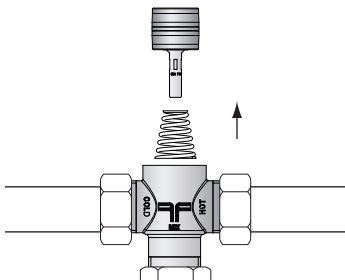

Installation Guide

TVM-W ACCESSORIES: Replacement thermo element

□ 22 mm

1

2

3

4

5

6

7

Installation Guide TVM-W ACCESSORIES: Replacement thermo element

8

9

10

11

12