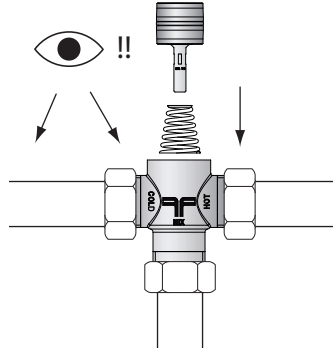

Installation Guide

TVM-W ACCESSORIES: Replacement thermo element

□ 22 mm

1

2

3

4

5

6

7

Installation Guide TVM-W ACCESSORIES: Replacement thermo element

8

9

10

11

12