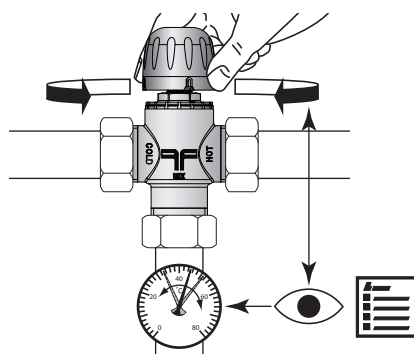

Installation Guide

TVM-W ACCESSORIES: Replacement thermo element

□ 22 mm

1

2

3

4

5

6

7

Installation Guide TVM-W ACCESSORIES: Replacement thermo element

8

9

10

11

12