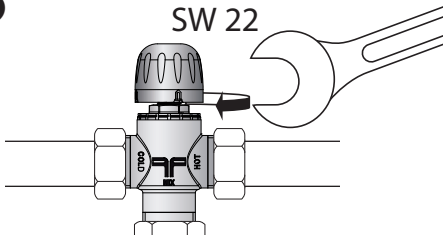

Installation Guide

TVM-W ACCESSORIES: Replacement thermo element

□ 22 mm

1

2

3

4

5

6

7

Installation Guide TVM-W ACCESSORIES: Replacement thermo element

8

9

10

11

12