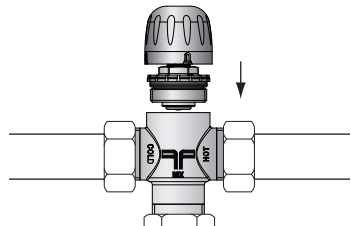

Installation Guide

TVM-W ACCESSORIES: Replacement thermo element

□ 22 mm

1

2

3

4

5

6

7

Installation Guide TVM-W ACCESSORIES: Replacement thermo element

8

9

10

11

12