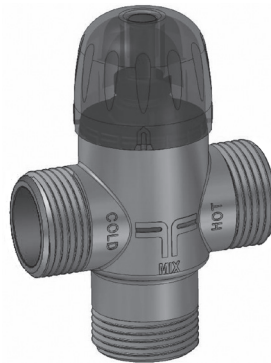

Installation Guide

TVM-W ACCESSORIES: Replacement thermo element

□ 22 mm

1

2

3

4

5

6

7

Installation Guide TVM-W ACCESSORIES: Replacement thermo element

8

9

10

11

12