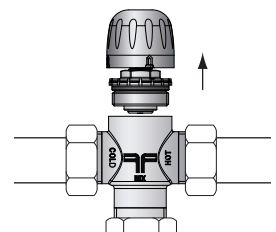

Installation Guide

TVM-W ACCESSORIES: Replacement thermo element

□ 22 mm

1

2

3

4

5

6

7

Installation Guide TVM-W ACCESSORIES: Replacement thermo element

8

9

10

11

12