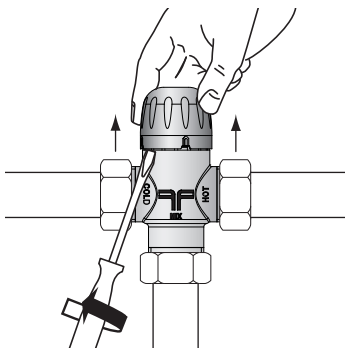

Installation Guide

TVM-W ACCESSORIES: Replacement thermo element

□ 22 mm

1

2

3

4

5

6

7

Installation Guide TVM-W ACCESSORIES: Replacement thermo element

8

9

10

11

12