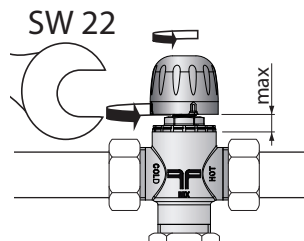

Installation Guide

TVM-W ACCESSORIES: Replacement thermo element

□ 22 mm

1

2

3

4

5

6

7

Installation Guide TVM-W ACCESSORIES: Replacement thermo element

8

9

10

11

12