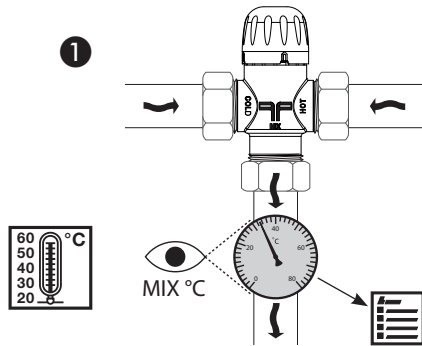

Installation Guide

TVM-W ACCESSORIES: Replacement thermo element

□ 22 mm

1

2

3

4

5

6

7

Installation Guide TVM-W ACCESSORIES: Replacement thermo element

8

9

10

11

12