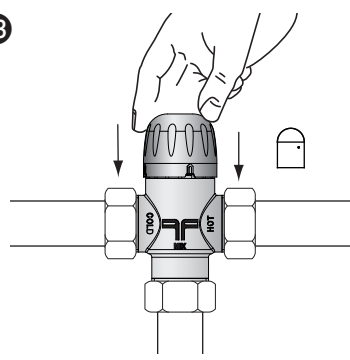

Installation Guide TVM-W ACCESSORIES: Replacement thermo element

8

9

10

11

12

13

Danfoss can accept no responsibility for possible errors in catalogues, brochures and other printed material. Danfoss reserves the right to alter its products without notice. This also applies to products already on order provided that such alterations can be made without subsequential changes being necessary in specifications already agreed. All trademarks in this material are property of the respective companies. Danfoss and the Danfoss logotype are trademarks of Danfoss A/S. All rights reserved.