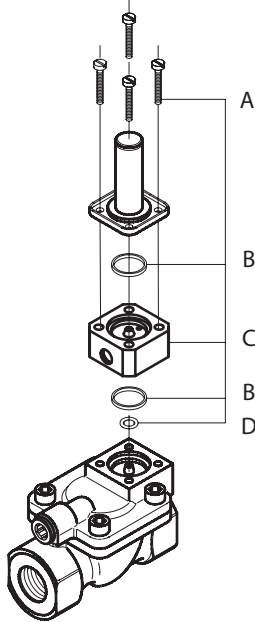

Installation guide - Spare parts and accessories

Solenoid valve - Manual override unit

Type EV220B 15 - EV220B 50

032R9311

032R9311

<p>A</p>  <p>Total no. = 4</p>	<p>B</p>  <p>Total no. = 2</p>	<p>C</p>  <p>Total no. = 1</p>	<p>D</p>  <p>Total no. = 1</p>
--	--	--	---