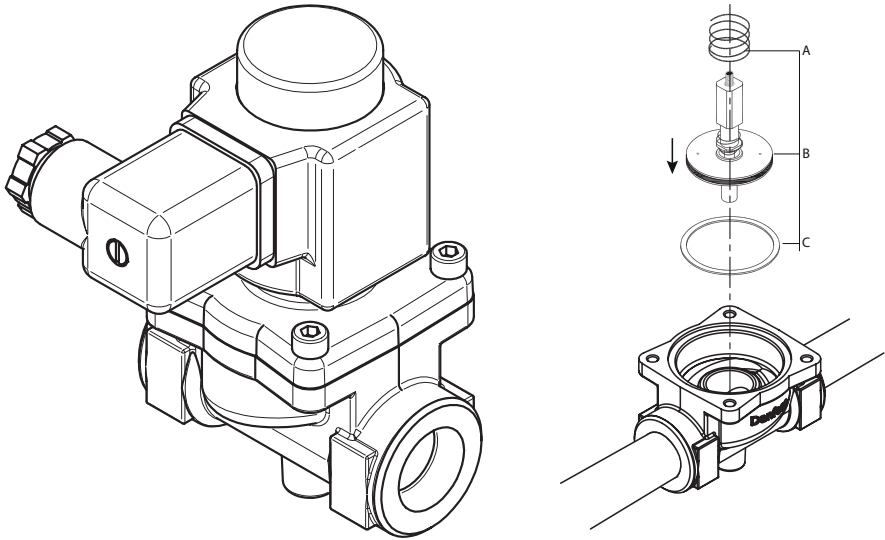

Installation guide - Spare parts and accessories

Solenoid valve - Spare part

Type EV245B

032R9306

032R9306

A

Total no. = 1

B

Total no. = 1

C

Total no. = 1