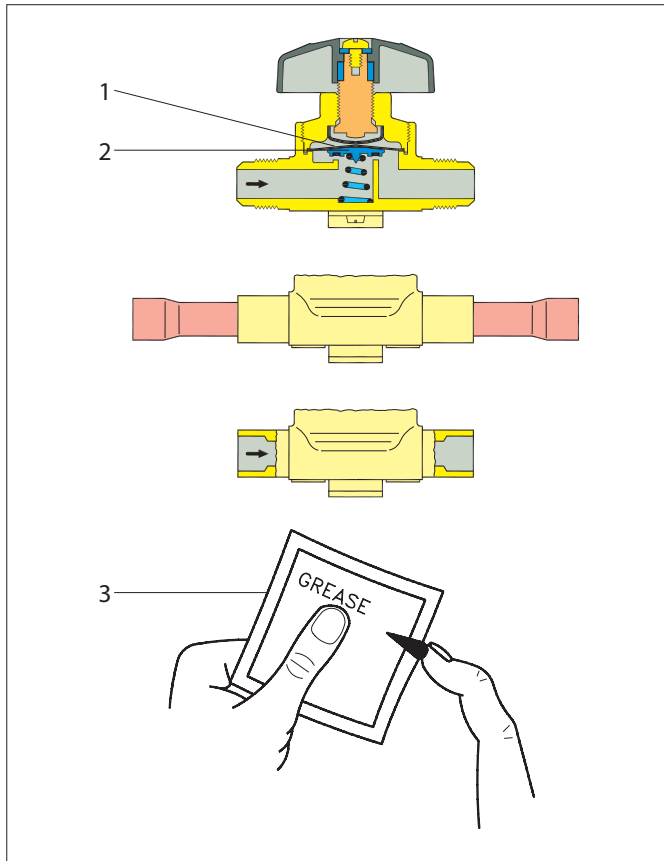

Spare parts and accessories

Shut-off diaphragm valve

Types BML and BMT

Pos.	Description	Qty.	Code no.
------	-------------	------	----------

BML 6 and BMT 6

1	Diaphragm assy without Teflon	1	009G0025
2	Diaphragm	2	
3	Fag with grease	1	