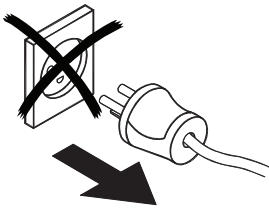

Installation guide

Solenoid valve

Type EV227B

032R9277

032R9277

≥ 297 Microns

1

2