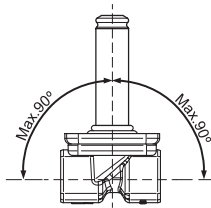

Installation guide

Solenoid valve

Type EV227B

032R9277

032R9277

≥ 297 Microns

1

2