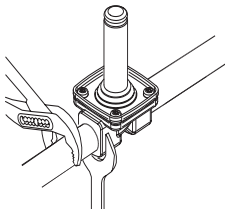

Installation guide

Solenoid valve

Type EV227B

032R9277

032R9277

≥ 297 Microns

1

2

3

4

5

6