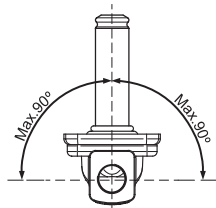

Installation guide

Solenoid valve

Type EV227B

032R9277

032R9277

≥ 297 Microns

1

2

3

4

5

6