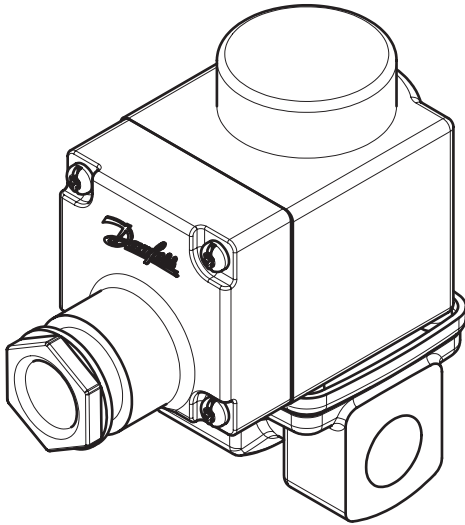

Installation guide

Solenoid valve

Type EV227B

032R9277

032R9277

≥ 297 Microns

1

2