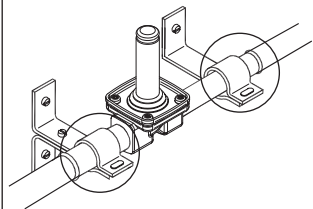

Installation guide

Solenoid valve

Type EV227B

032R9277

032R9277

≥ 297 Microns

1

2

3

4

5

6

7

8

9

10