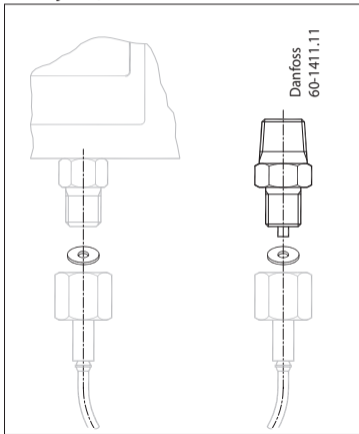

### Accessories for KP pressure switches: metal joint, thread connector

060R9311

DKRCC.PI.CA0.D3.02 / 520H8379

© Danfoss A/S (AC-MCI / jmn), 2014-01