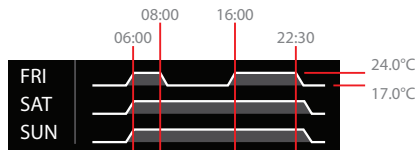

← **START** ✓

MARCH

< 09 >

FRI

← **TIME / DATE**

TIME 16:52

DATE 20.02.2013

TIMER AWAY

16:52 20.02.13

TIME/DATE SETTINGS

← **SET TIME** ✓

16:52

← **MINUTES** ✓

< :52 >

← **SETTINGS**

INFO

OPTIONS

INSTALLATION

← **SET DATE** ✓

20.02.13

← **DATE** ✓

< 20 >

← **INFO**

CONSUMPTION

READ OUT CODES

ABOUT

← **OPTIONS**

SAFETY LOCK

FORECAST

WINDOW OPEN

DIM LEVEL

LANGUAGE

RESTORE TEMP.