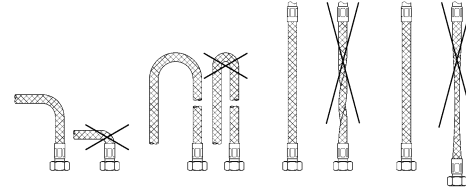

avrorra-arm.ru  
+7 (495) 956-62-18

**BAUEDGE**  
DESIGN + ENGINEERING  
GROHE GERMANY

99.0437.131/ÄM 234750/06.15

*Pure Freude an Wasser*

23 559

13mm

\*19 017

19mm