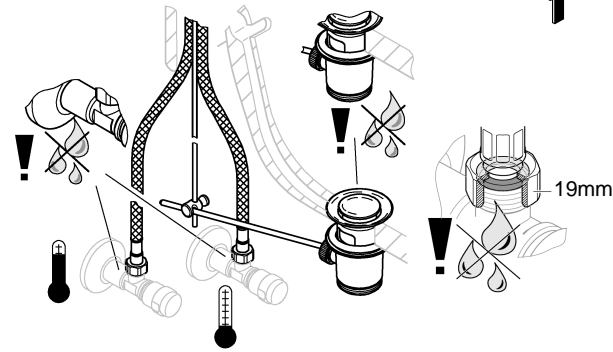

avrorra-arm.ru  
+7 (495) 956-62-18

**BAUEDGE**  
DESIGN + ENGINEERING  
GROHE GERMANY

99.0437.131/ÄM 234750/06.15

*Pure Freude an Wasser*

23 559

13mm

\*19 017

19mm