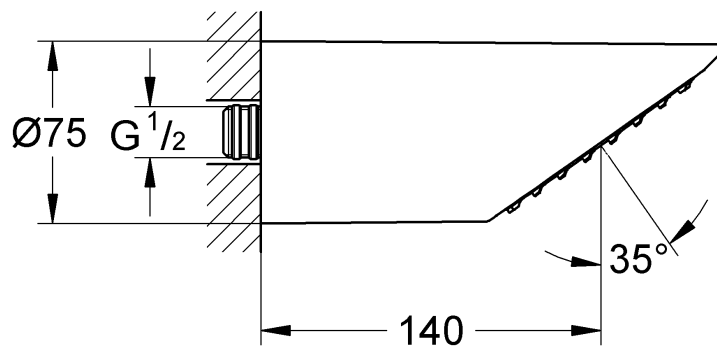

28 308

avrorra-arm.ru  
+7 (495) 956-62-18

Atrio

**Atrio**

Design & Quality Engineering GROHE Germany

95.951.131/ÄM 39 005/10.08

**GROHE**  
ENJOY WATER®

**02 125**