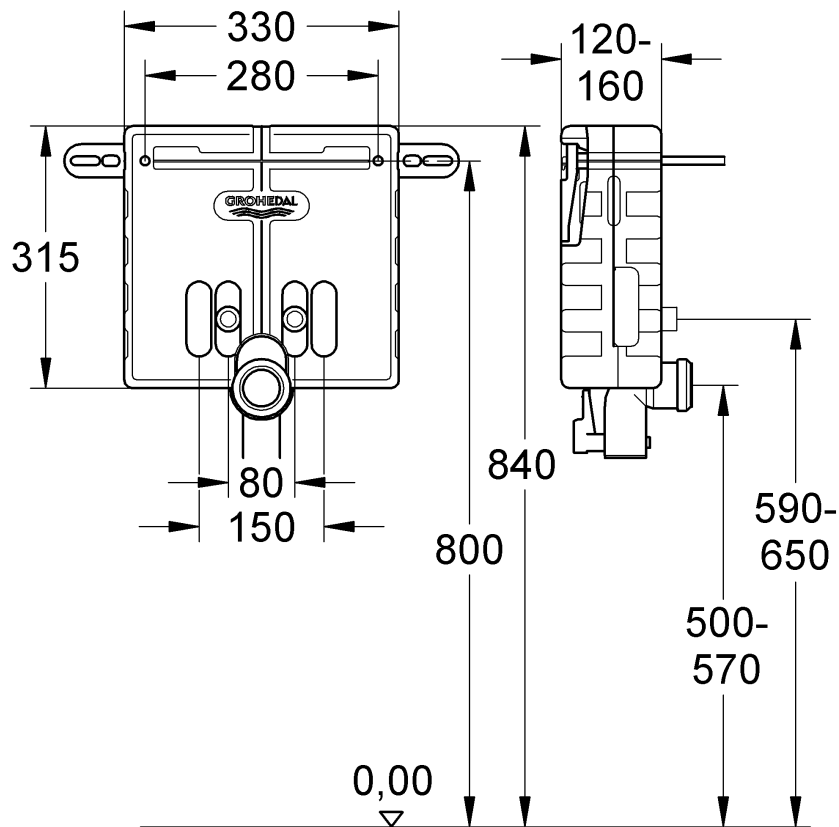

37 576

Design & Quality Engineering GROHE Germany

22A54.3300/ÄM 226621/09.12

**GROHE**  
ENJOY WATER®