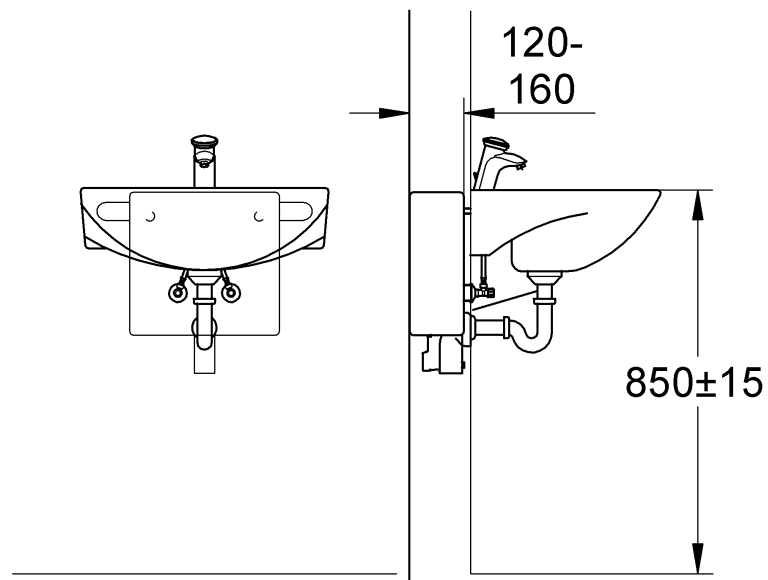

37 576

Design & Quality Engineering GROHE Germany

22A54.3300/ÄM 226621/09.12

**GROHE**  
ENJOY WATER®