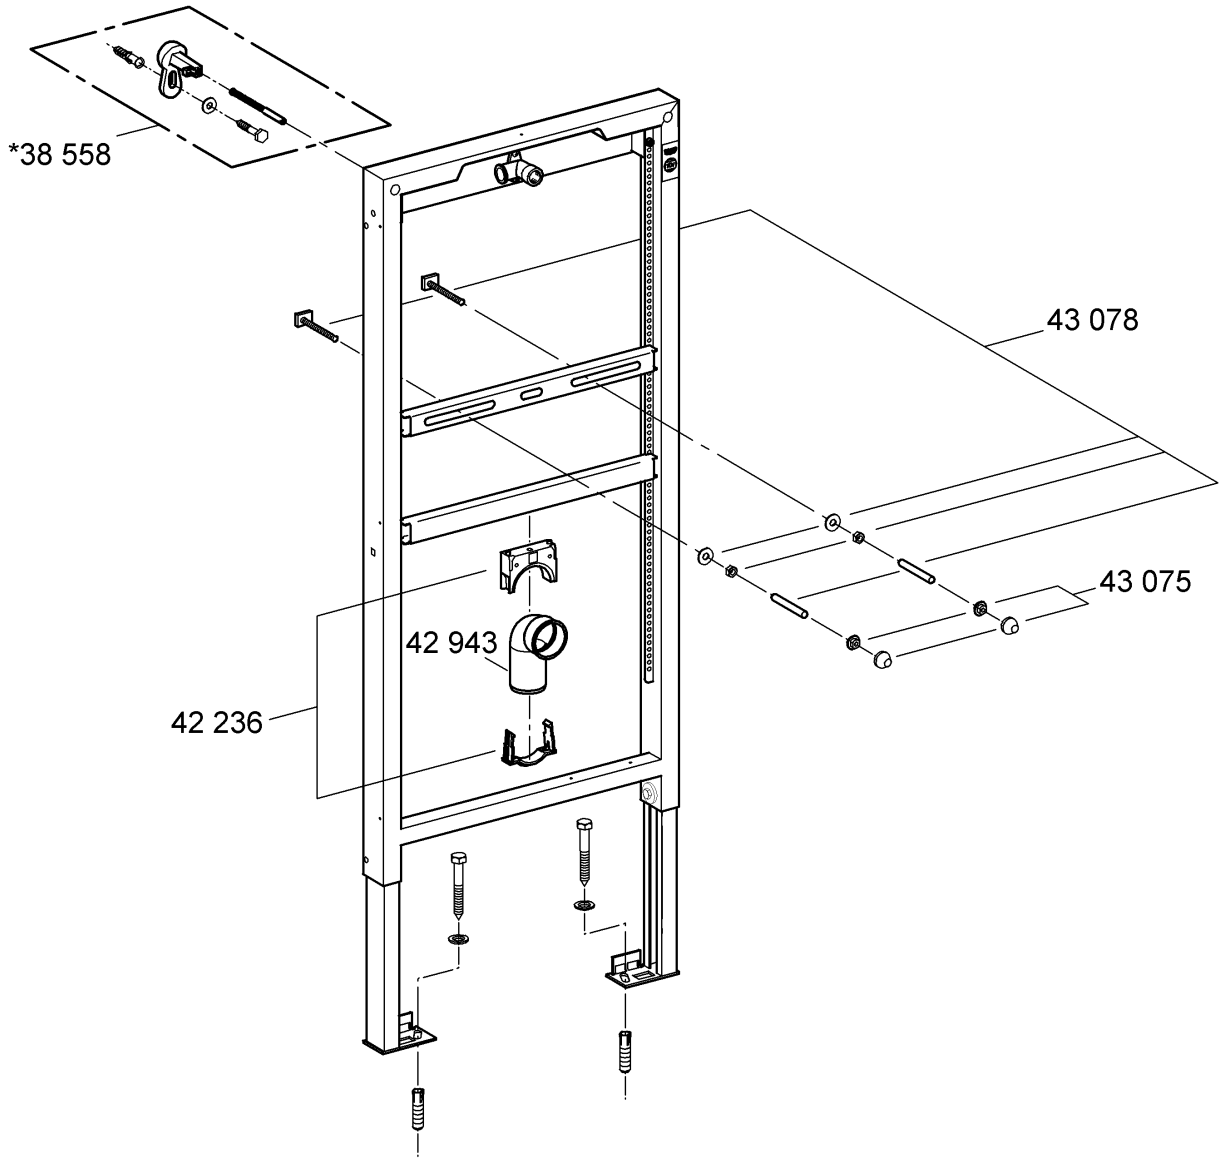

38 517

Design & Quality Engineering GROHE Germany

ENJOY WATER®

94.715.331/ÄM 218073/06.10

**i**

**1**

**2**

3

4

5

6

7

8

**i**

**9**

**10**

**11**

1

2

3

4

5

6

7