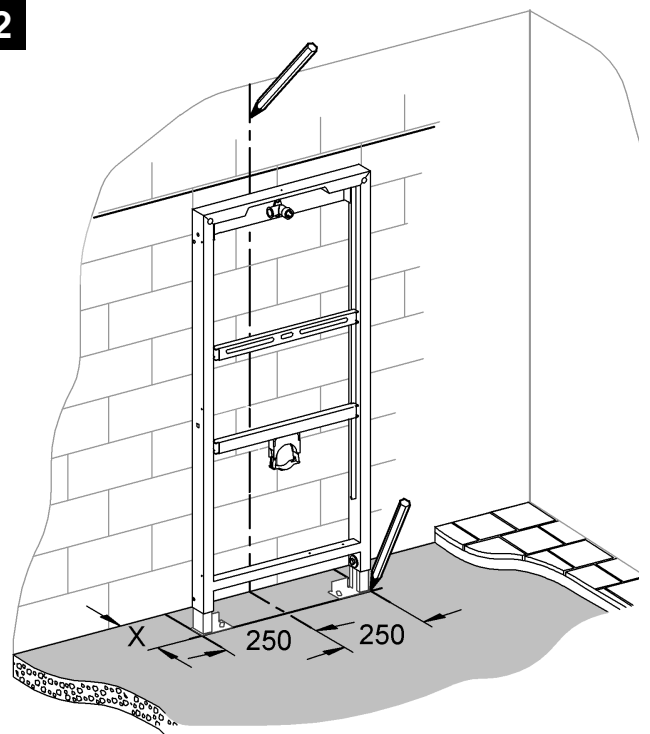

38 517

Design & Quality Engineering GROHE Germany

ENJOY WATER®

94.715.331/ÄM 218073/06.10

**i**

**1**

**2**

3