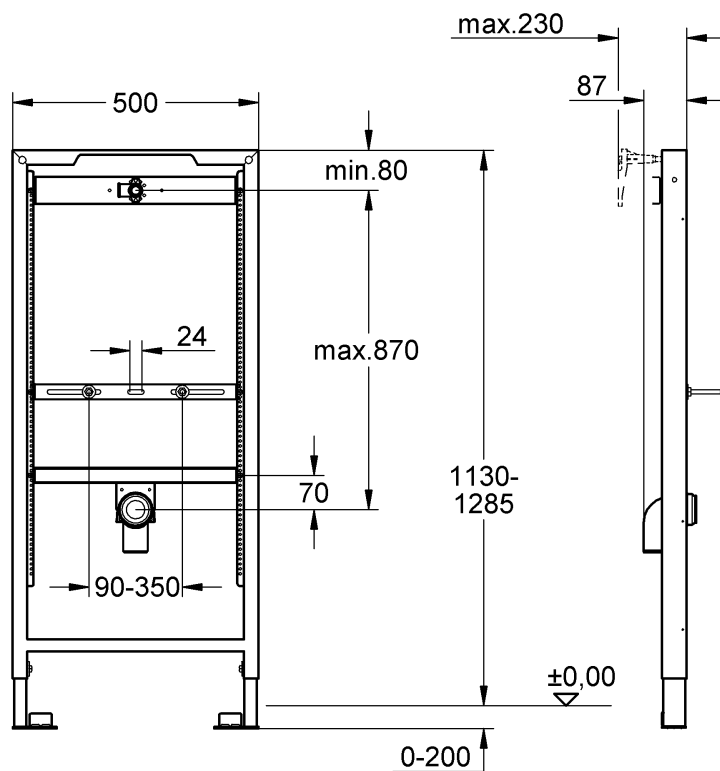

38 517

Design & Quality Engineering GROHE Germany

ENJOY WATER®

94.715.331/ÄM 218073/06.10

**i**

**1**

**2**

3

4

5

6

7

8

**i**

**9**

**10**

**11**

1

2

3

4

5

6

7