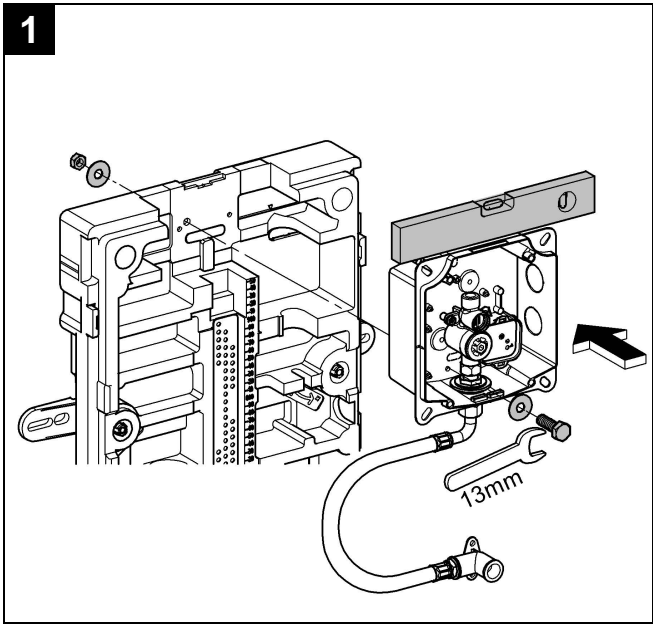

38 785

Uniset

Uniset

Design & Quality Engineering GROHE Germany

96.711.031/ÄM 214347/02.10

GROHE
ENJOY WATER®

6

7