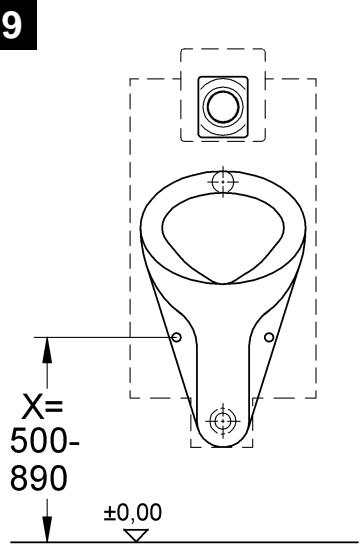

38 785

Uniset

Uniset

Design & Quality Engineering GROHE Germany

96.711.031/ÄM 214347/02.10

GROHE
ENJOY WATER®

6

7

8

9

10

11