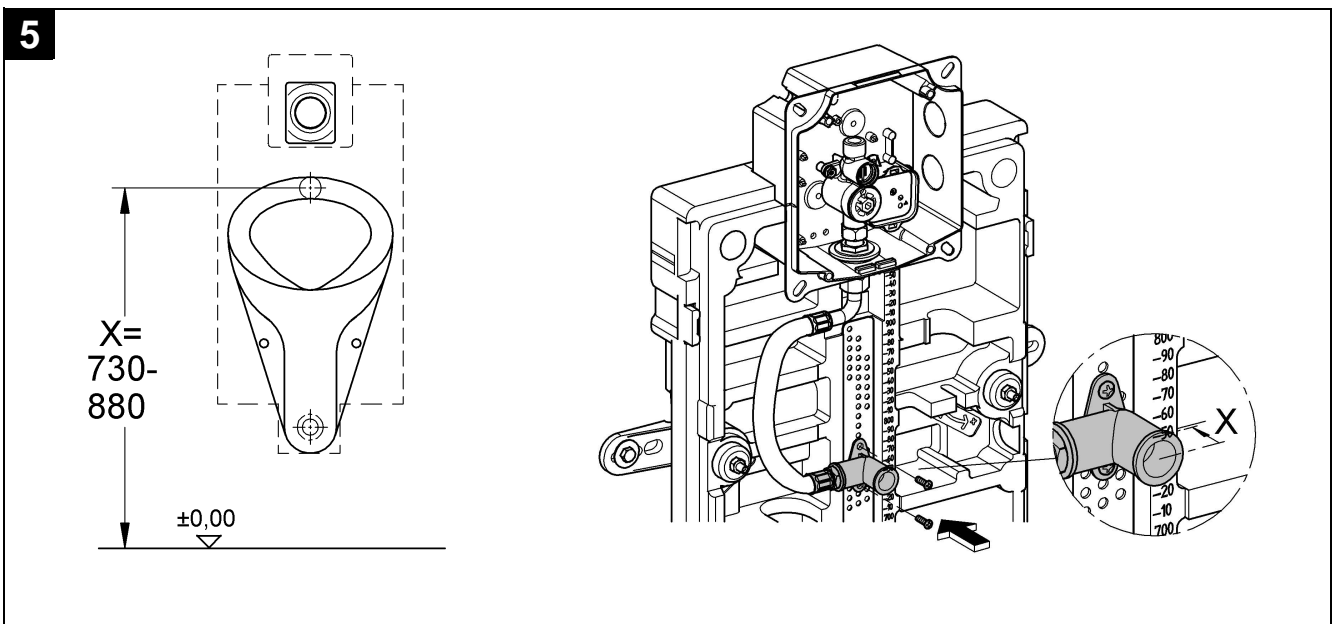

38 785

Uniset

Uniset

Design & Quality Engineering GROHE Germany

96.711.031/ÄM 214347/02.10

GROHE
ENJOY WATER®

6

7