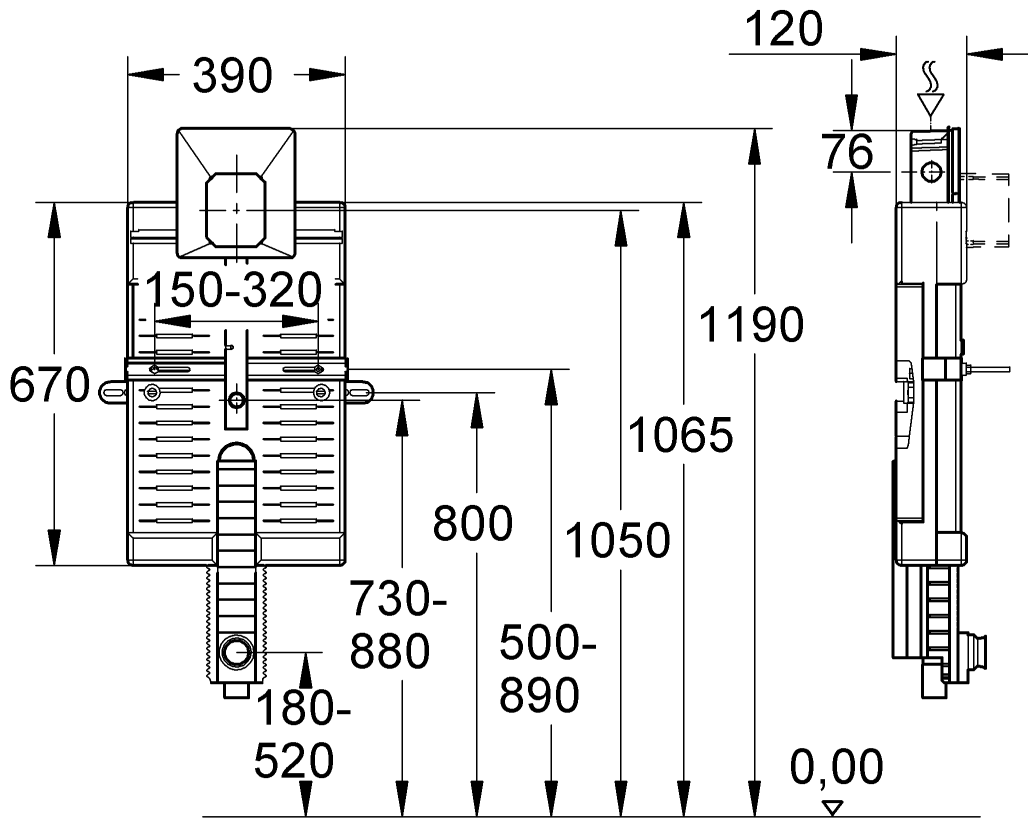

38 785

Uniset

Uniset

Design & Quality Engineering GROHE Germany

96.711.031/ÄM 214347/02.10

GROHE
ENJOY WATER®

6

7

8

9

10

11