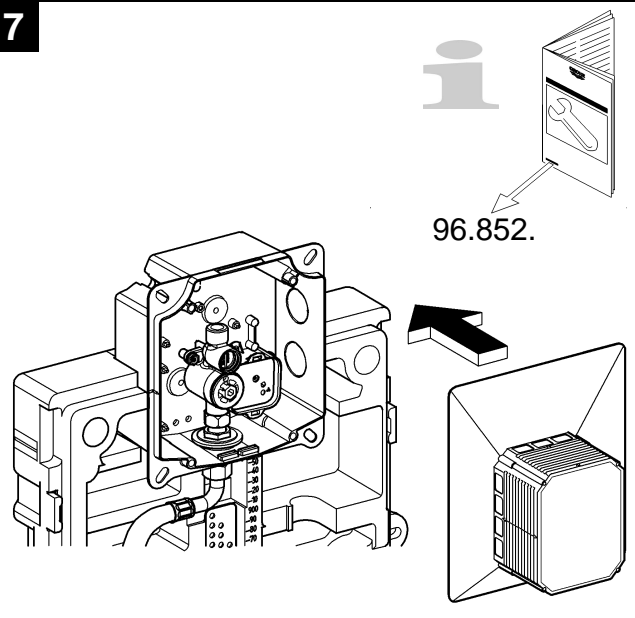

38 785

Uniset

Uniset

Design & Quality Engineering GROHE Germany

96.711.031/ÄM 214347/02.10

GROHE
ENJOY WATER®

6

7