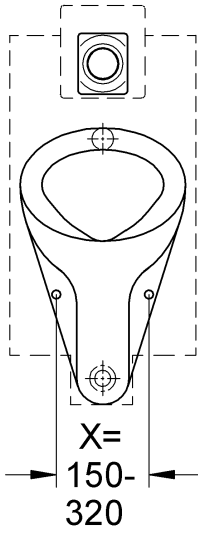

38 785

Uniset

Uniset

Design & Quality Engineering GROHE Germany

96.711.031/ÄM 214347/02.10

GROHE
ENJOY WATER®

6

7

8

9

10

11