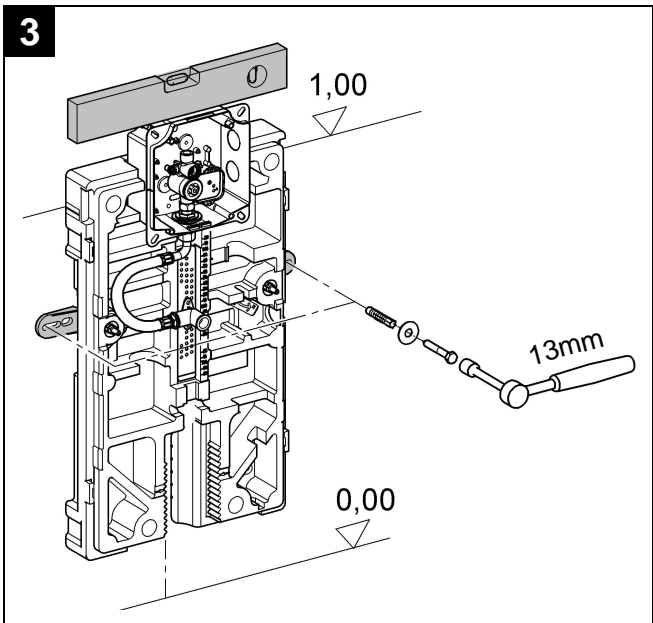

38 785

Uniset

Uniset

Design & Quality Engineering GROHE Germany

96.711.031/ÄM 214347/02.10

GROHE
ENJOY WATER®

6

7