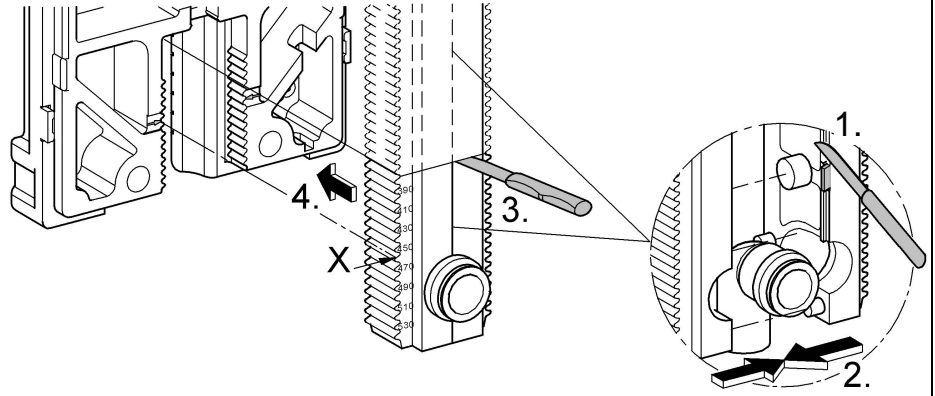

38 785

Uniset

Uniset

Design & Quality Engineering GROHE Germany

96.711.031/ÄM 214347/02.10

GROHE
ENJOY WATER®

6

7