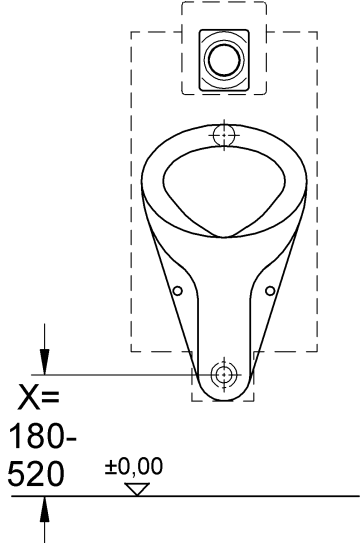

38 785

Uniset

Uniset

Design & Quality Engineering GROHE Germany

96.711.031/ÄM 214347/02.10

GROHE
ENJOY WATER®

6

7

8

9

10

11