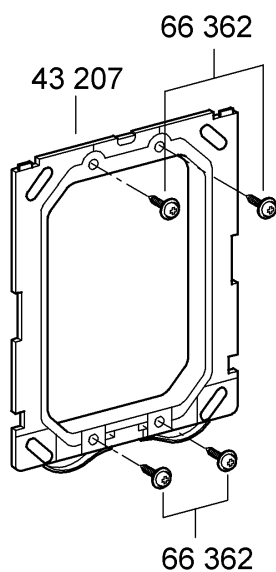

38 765

38 847

38 869

Nova Cosmopolitan

Design & Quality Engineering GROHE Germany

96.539.131/ÄM 217734/02.10

GROHE
ENJOY WATER®

38 765
38 847

1

2

3

4

5