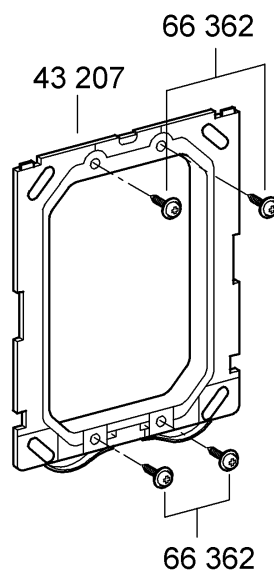

38 765
38 847

38 869

Bitte diese Anleitung an den Benutzer der Armatur weitergeben!
Please pass these instructions on to the end user of the fitting!
S.v.p remettre cette instruction à l'utilisateur de la robinetterie!