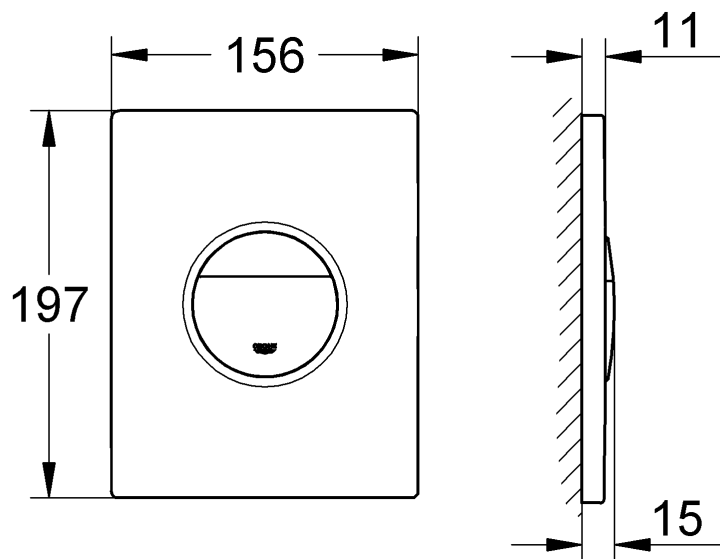

38 765

38 847

38 869

Nova Cosmopolitan

Design & Quality Engineering GROHE Germany

96.539.131/ÄM 217734/02.10

GROHE
ENJOY WATER®

38 765
38 847