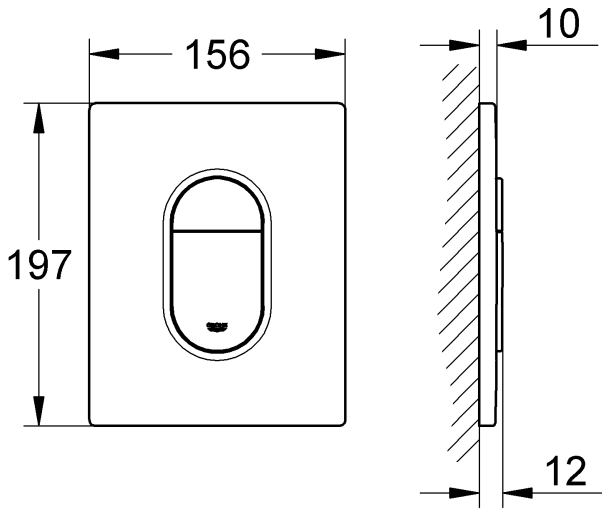

38 844

38 858

Arena Cosmopolitan

Design & Quality Engineering GROHE Germany

99.109.031/ÄM 216452/02.10

GROHE

ENJOY WATER®

38 844