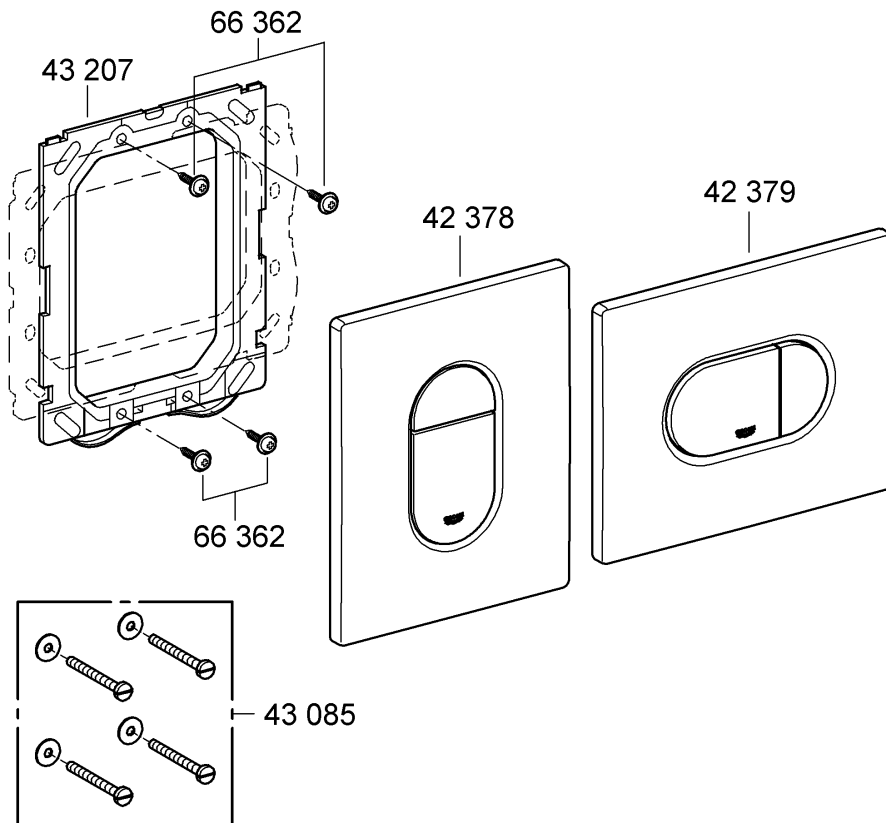

Bitte diese Anleitung an den Benutzer der Armatur weitergeben!
Please pass these instructions on to the end user of the fitting!
S.v.p remettre cette instruction à l'utilisateur de la robinetterie!