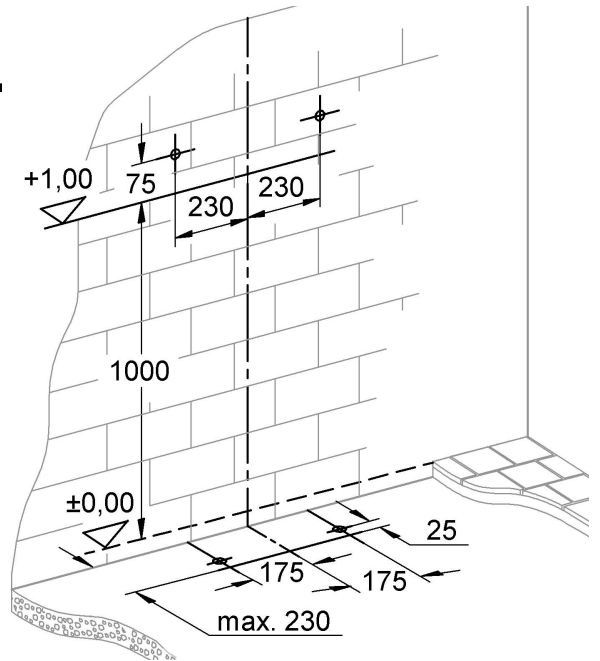

38 897

Design & Quality Engineering GROHE Germany

ENJOY WATER®

99.168.131/ÄM 219487/11.10

i

1

2

3**4****5****6****7****8**