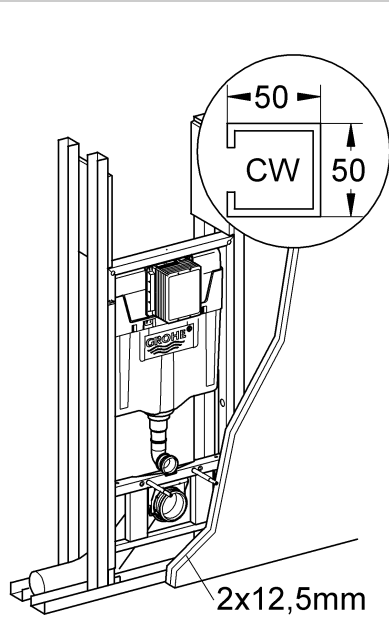

38 897

Design & Quality Engineering GROHE Germany

ENJOY WATER®

99.168.131/ÄM 219487/11.10

i

1

2

3**4****5****6****7****8**