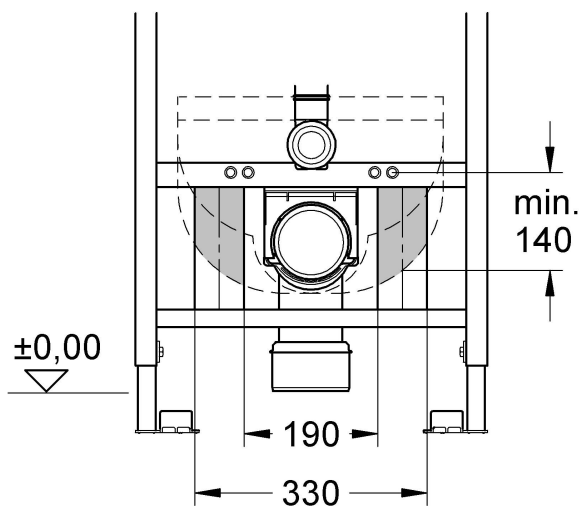

38 897

Design & Quality Engineering GROHE Germany

ENJOY WATER®

99.168.131/ÄM 219487/11.10

i

1

2

3**4****5****6****7****8**