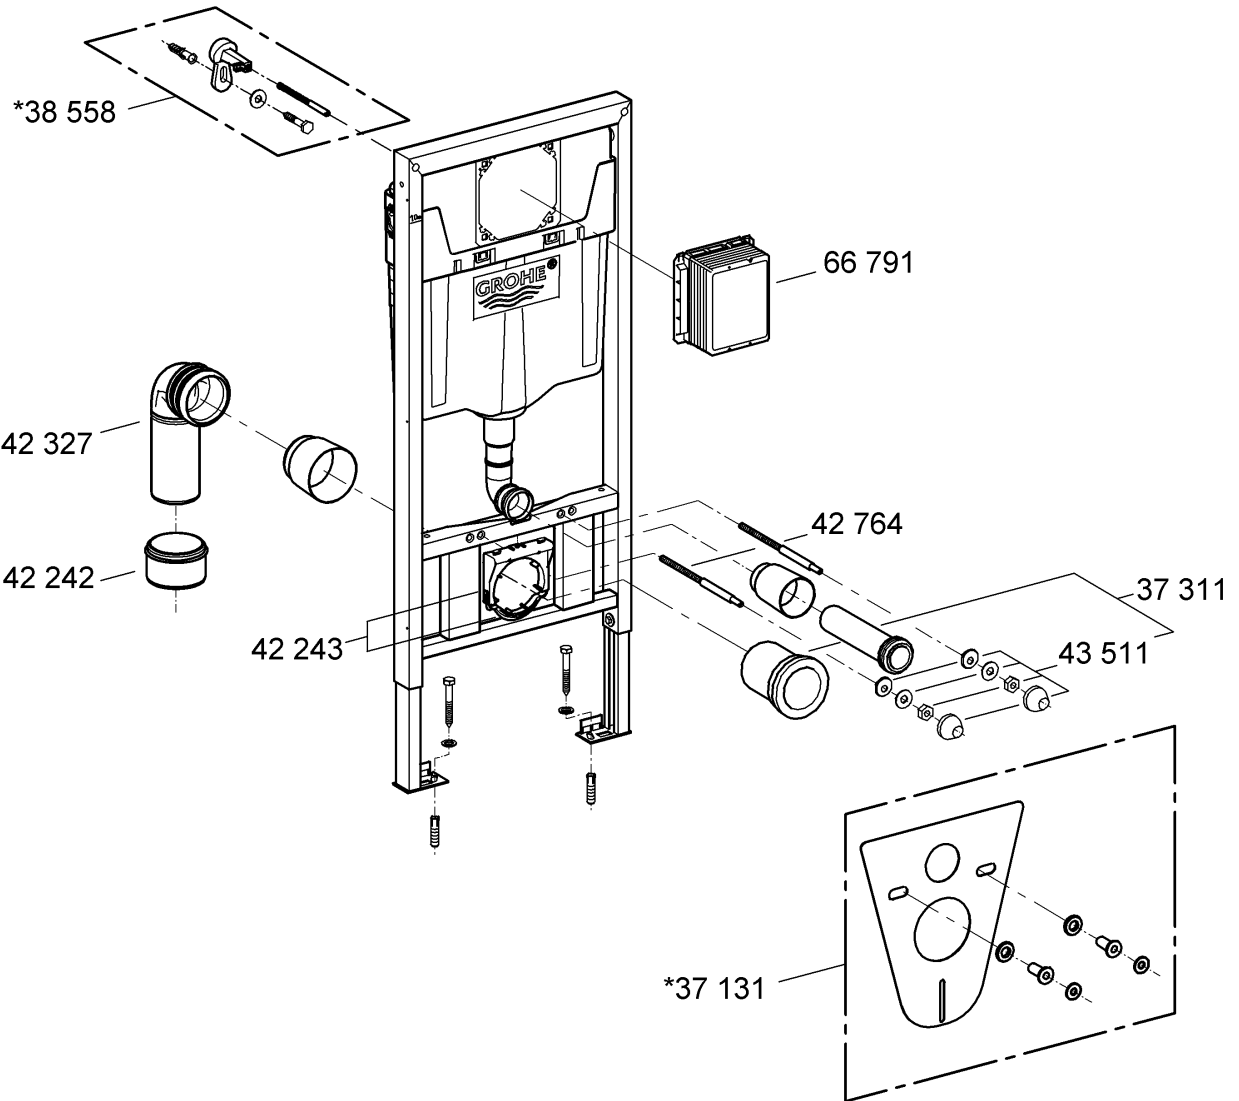

38 897

Design & Quality Engineering GROHE Germany

ENJOY WATER®

99.168.131/ÄM 219487/11.10

i

1

2

3**4****5****6****7****8**