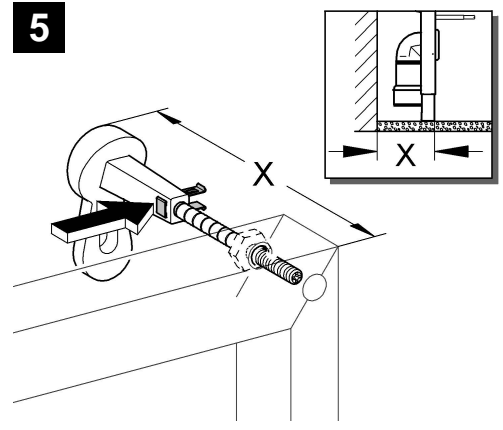

38 897

Design & Quality Engineering GROHE Germany

ENJOY WATER®

99.168.131/ÄM 219487/11.10

i

1

2

3**4****5****6****7****8**