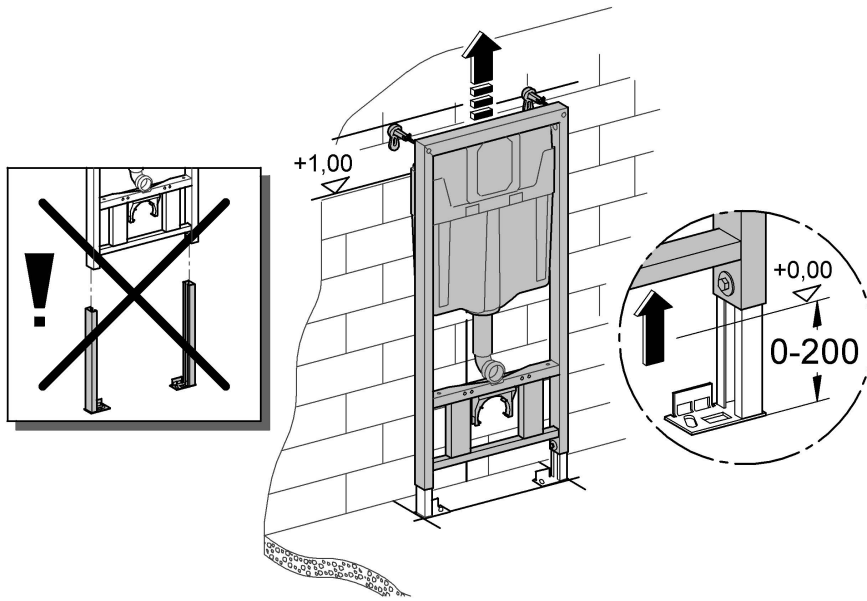

38 897

Design & Quality Engineering GROHE Germany

ENJOY WATER®

99.168.131/ÄM 219487/11.10

i

1

2

3**4****5****6****7****8**