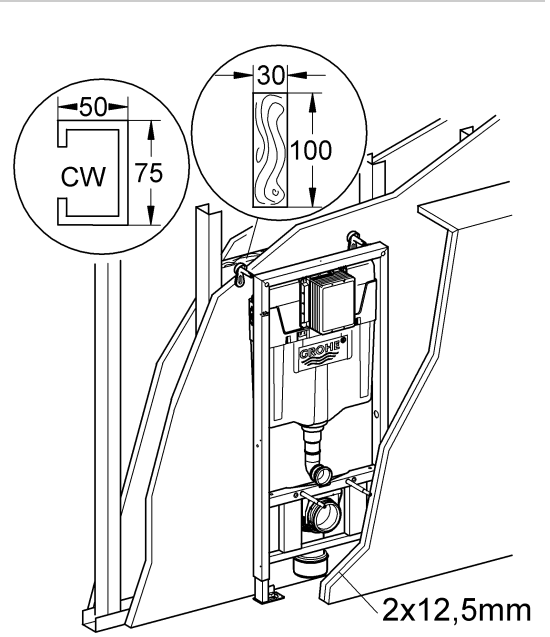

38 897

Design & Quality Engineering GROHE Germany

ENJOY WATER®

99.168.131/ÄM 219487/11.10

i

1

2

3**4****5****6****7****8**