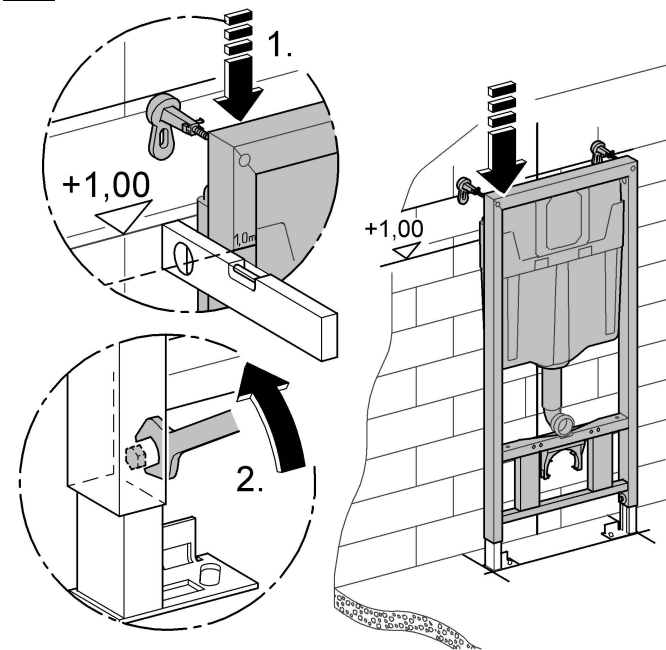

38 897

Design & Quality Engineering GROHE Germany

ENJOY WATER®

99.168.131/ÄM 219487/11.10

i

1

2

3**4****5****6****7****8**