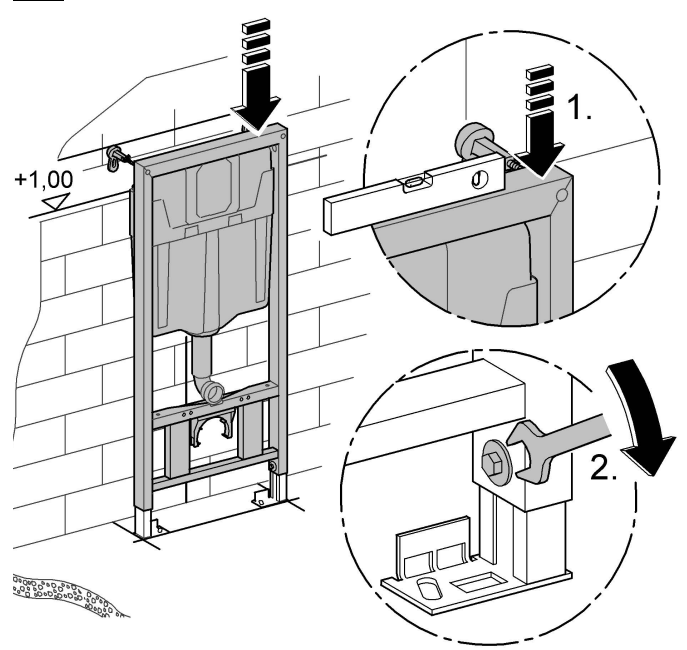

38 897

Design & Quality Engineering GROHE Germany

ENJOY WATER®

99.168.131/ÄM 219487/11.10

i

1

2

3**4****5****6****7****8**