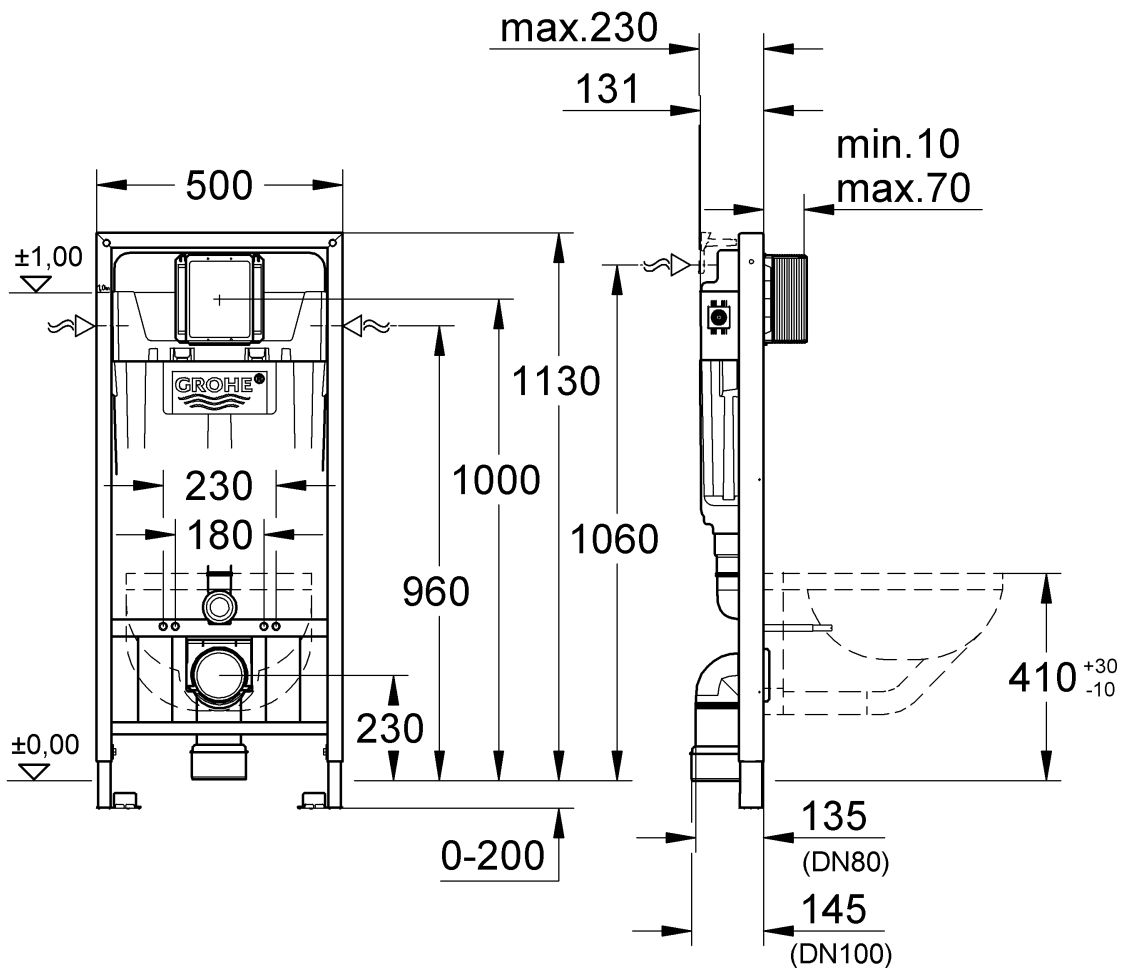

38 897

Design & Quality Engineering GROHE Germany

ENJOY WATER®

99.168.131/ÄM 219487/11.10

i

1

2

3**4****5****6****7****8**

i

9

10

11

12

1

2

3