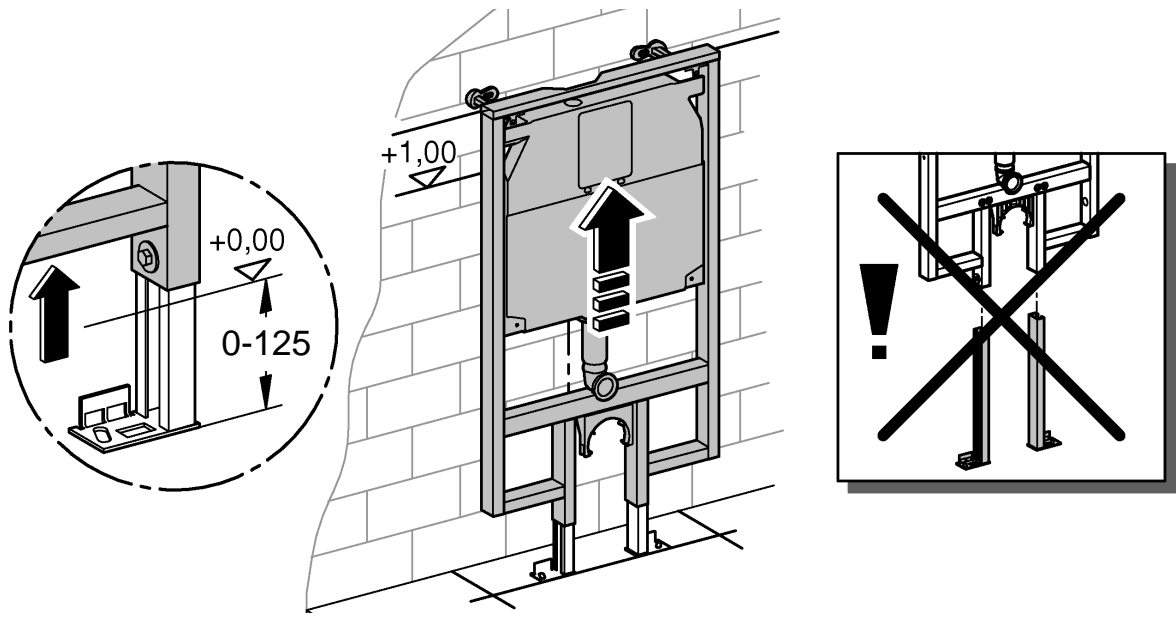

38 994

Design + Engineering GROHE Germany

99.0068.031/ÄM 226590/04.14

GROHE
ENJOY WATER®

i

1

2

3

4

5

6

7

	X	Y	Z
 6 l	54 mm	57 mm	>18 mm
 > 6 l	54 mm	78 mm	<3 mm