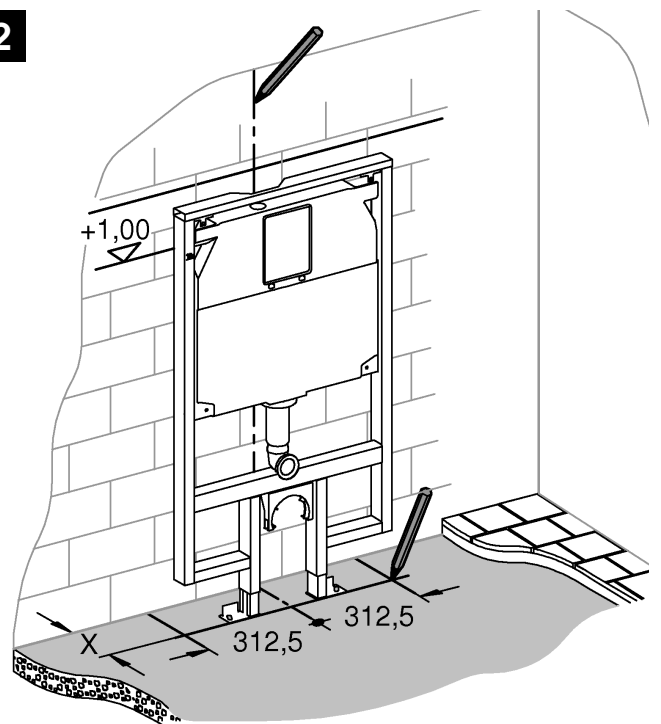

38 994

Design + Engineering GROHE Germany

99.0068.031/ÄM 226590/04.14

GROHE
ENJOY WATER®

i

1

2

3

4

5

6

7

	X	Y	Z
 6 l	54 mm	57 mm	>18 mm
 > 6 l	54 mm	78 mm	<3 mm