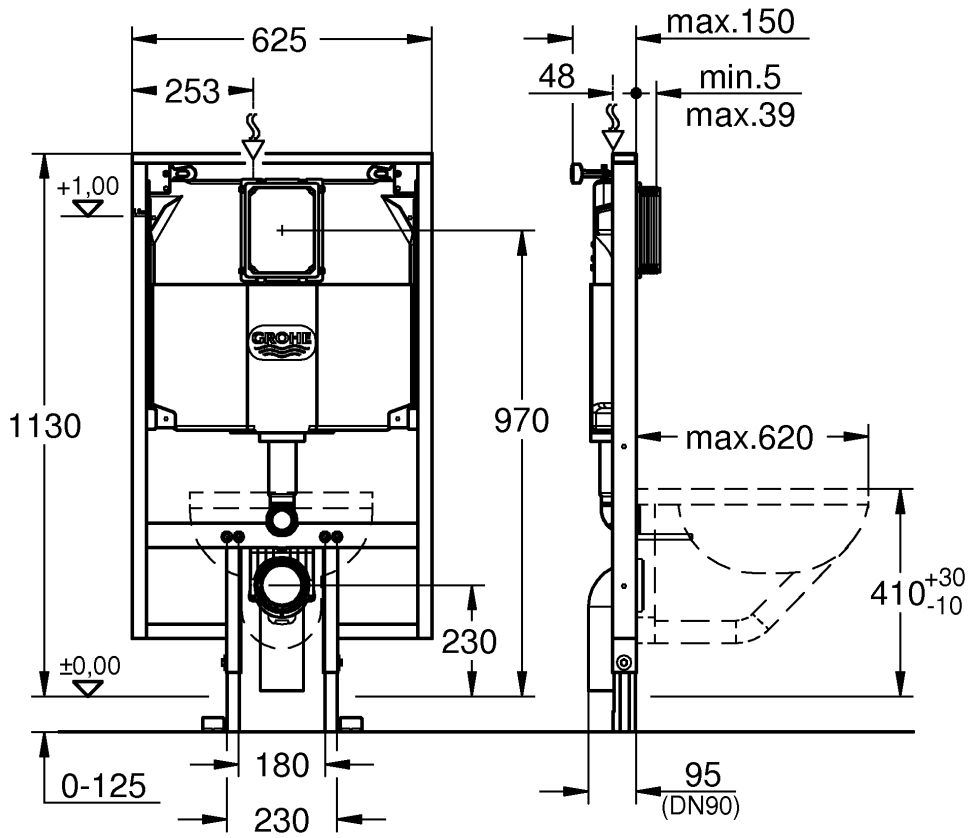

38 994

Design + Engineering GROHE Germany

99.0068.031/ÄM 226590/04.14

GROHE
ENJOY WATER®

i

1

2

3

4

5

6

7

	X	Y	Z
 6 l	54 mm	57 mm	>18 mm
 > 6 l	54 mm	78 mm	<3 mm