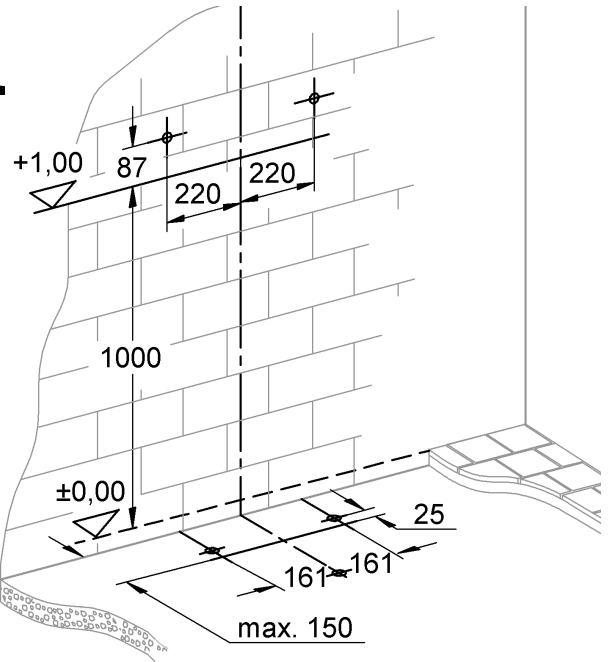

38 994

Design + Engineering GROHE Germany

99.0068.031/ÄM 226590/04.14

GROHE
ENJOY WATER®

i

1

2

3

4

5

6

7

	X	Y	Z
 6 l	54 mm	57 mm	>18 mm
 > 6 l	54 mm	78 mm	<3 mm