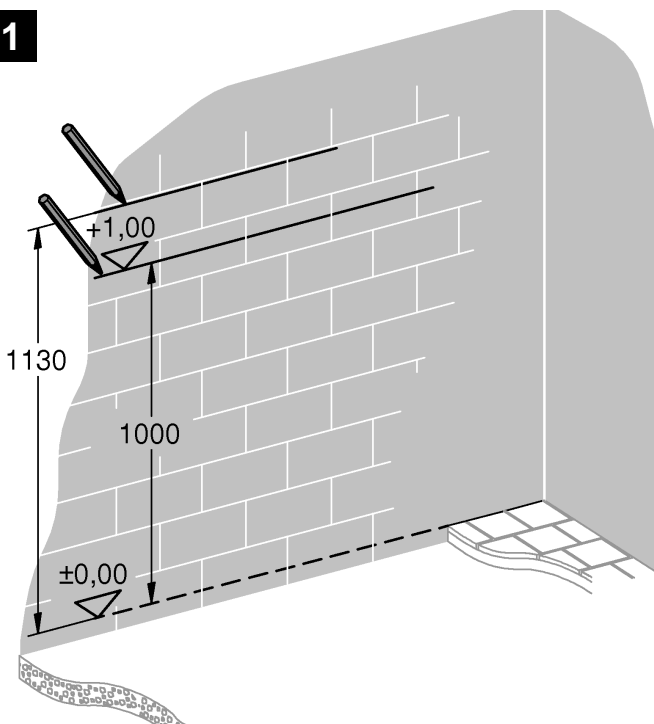

38 994

Design + Engineering GROHE Germany

99.0068.031/ÄM 226590/04.14

GROHE
ENJOY WATER®

i

1

2

3

4

5

6

7

	X	Y	Z
 6 l	54 mm	57 mm	>18 mm
 > 6 l	54 mm	78 mm	<3 mm