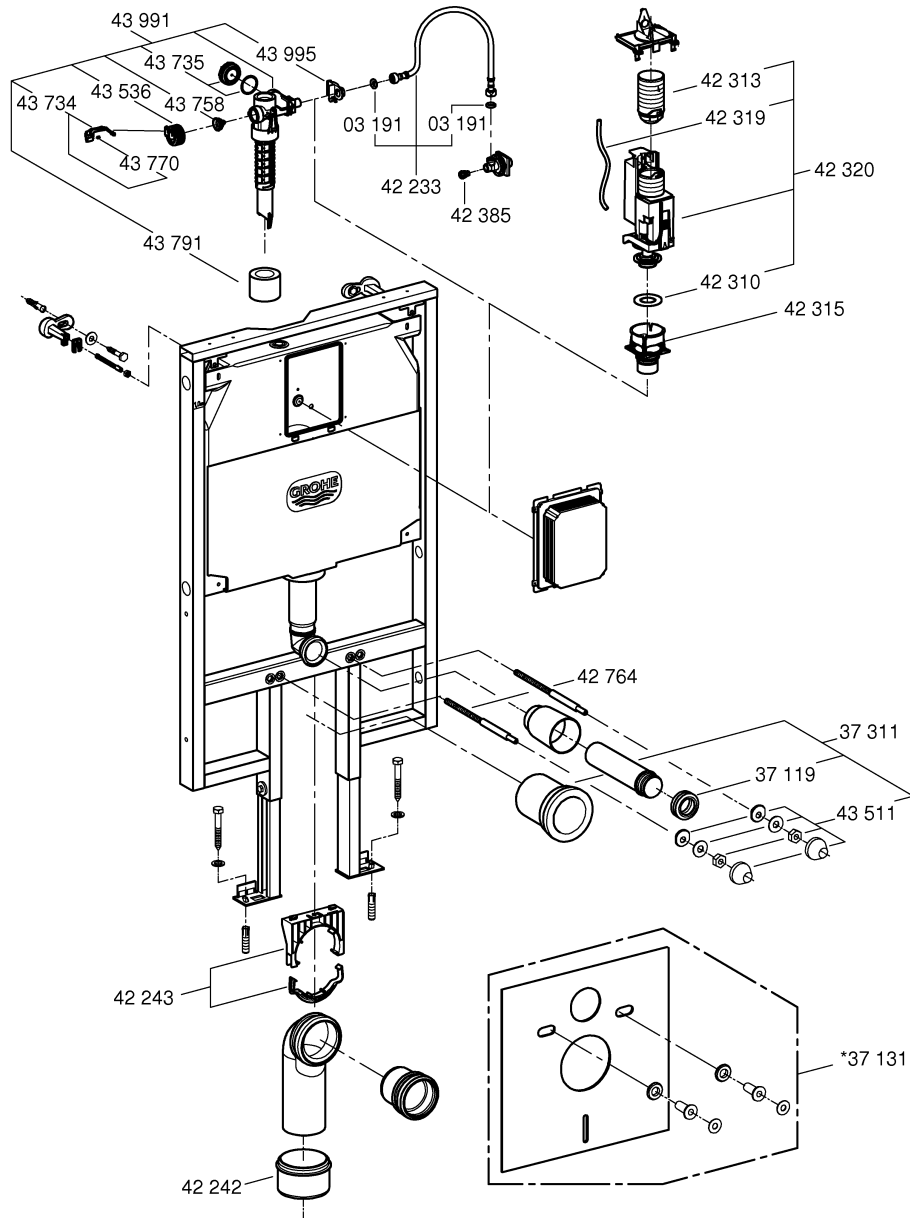

38 994

Design + Engineering GROHE Germany

99.0068.031/ÄM 226590/04.14

GROHE
ENJOY WATER®

i

1

2

3

4

5

6

7

	X	Y	Z
 6 l	54 mm	57 mm	>18 mm
 > 6 l	54 mm	78 mm	<3 mm