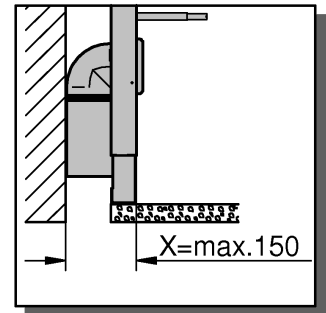

38 994

Design + Engineering GROHE Germany

99.0068.031/ÄM 226590/04.14

GROHE
ENJOY WATER®

i

1

2

3

4

5

6

7

	X	Y	Z
 6 l	54 mm	57 mm	>18 mm
 > 6 l	54 mm	78 mm	<3 mm