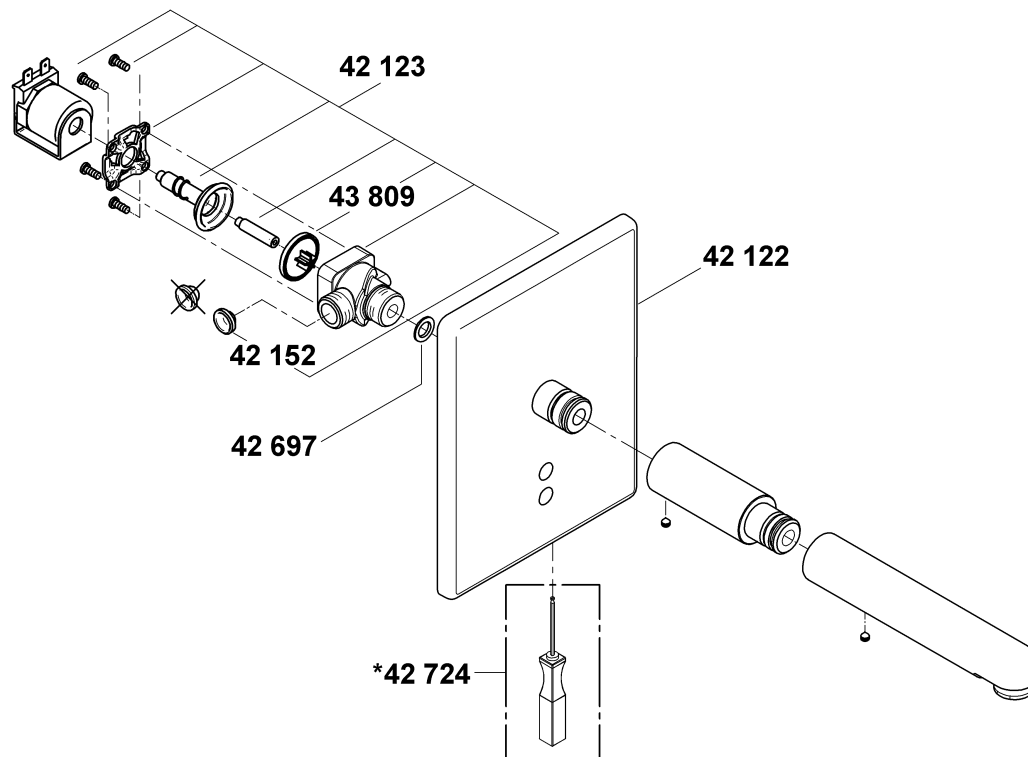

ENJOY WATER®

avrora-arm.ru
+7 (495) 956-62-18

94.051.031/ÄM 213805/12.08

Design & Quality Engineering GROHE Germany