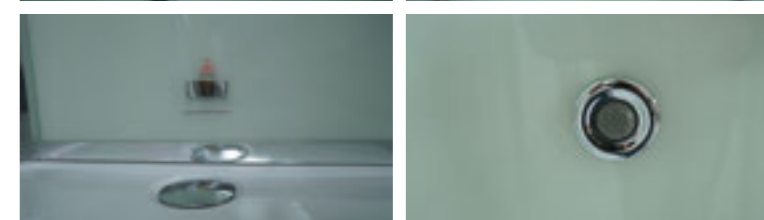

» ПРЕИМУЩЕСТВА / ADVANTAGES

- Безсиликоновая сборка / Silicon-free Assembly
- Штанга (держатель ручной лейки) регулируемая по высоте / Rod (hand shower holder) adjustable in height
- Регулируемые по высоте ножки / Adjustable legs
- Анодированные профили / Anodized profiles
- Ручки из нержавеющей стали / Stainless steel handles
- Поддон на усиленном металлическом каркасе / Tray reinforced with metallic ribbing
- Антискользящее покрытие поддона / Anti-slip tray
- Ударопрочное каленое стекло / Impact-resistant tempered glass
- Покрытие стекла водоотталкивающее / The glass coating is water repellent